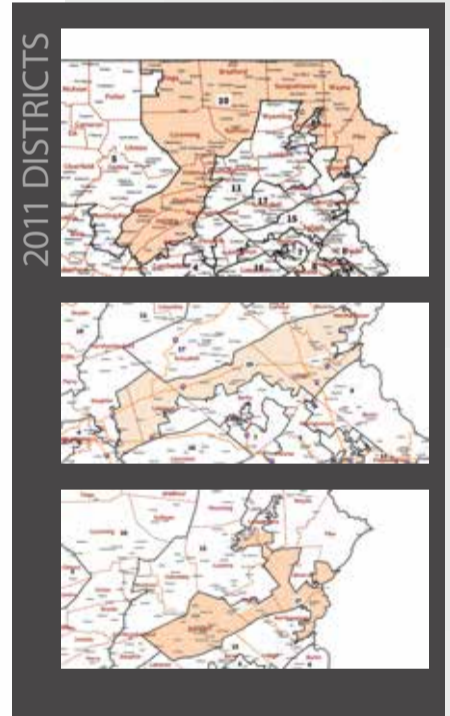

2018 REMEDIAL MAP OF CONGRESSIONAL DISTRICTS

RELEASED BY THE PENNSYLVANIA SUPREME COURT

HOW THE

2011 MAP

DIFFERS FROM THE

2018 MAP

NEW DISTRICT 7

IN THE NEW DISTRICT 7:

LEHIGH COUNTY,
NORTHAMPTON COUNTY,
AND PART OF MONROE COUNTY