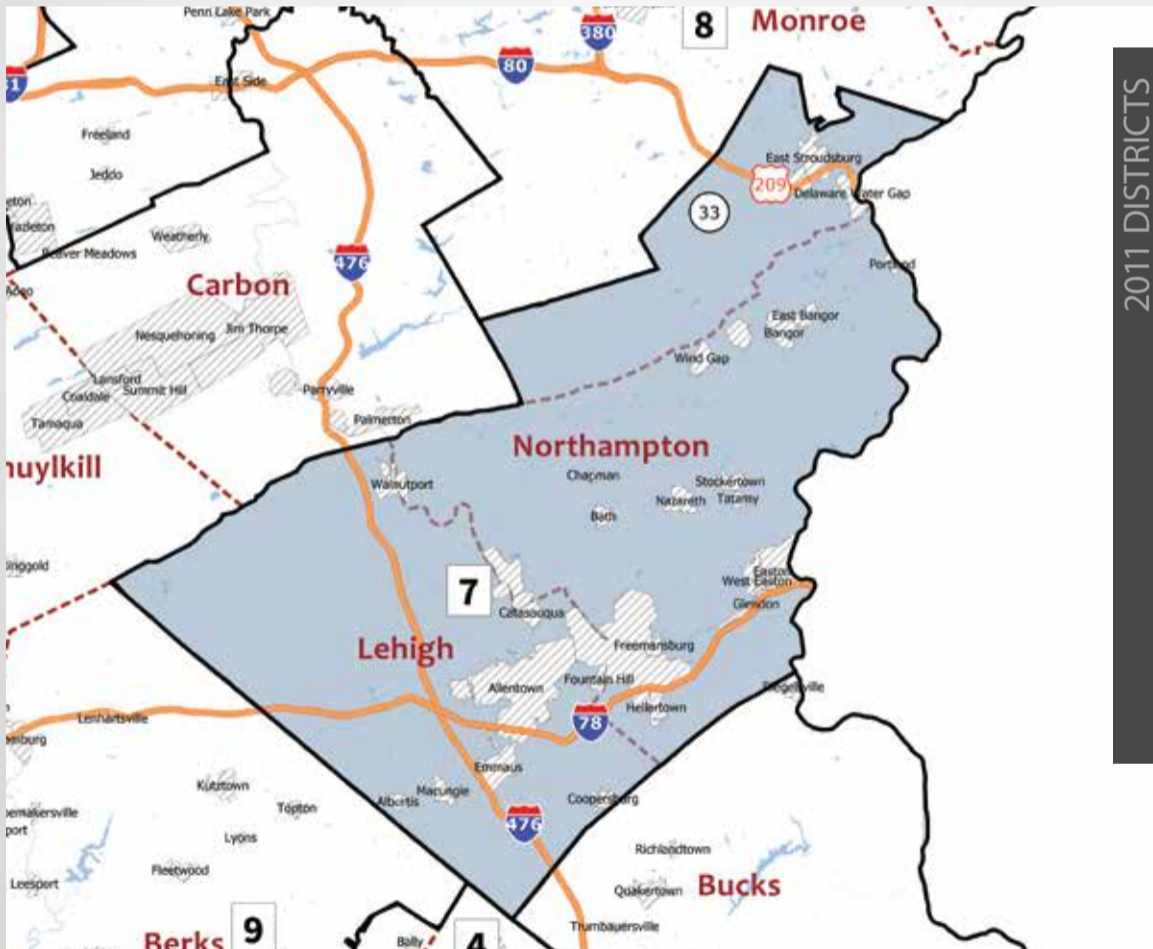

2018 REMEDIAL MAP OF CONGRESSIONAL DISTRICTS

RELEASED BY THE PENNSYLVANIA SUPREME COURT

HOW THE

2011 MAP

DIFFERS FROM THE

2018 MAP

NEW DISTRICT 7

IN THE NEW DISTRICT 7:

LEHIGH COUNTY,
NORTHAMPTON COUNTY,
AND PART OF MONROE COUNTY