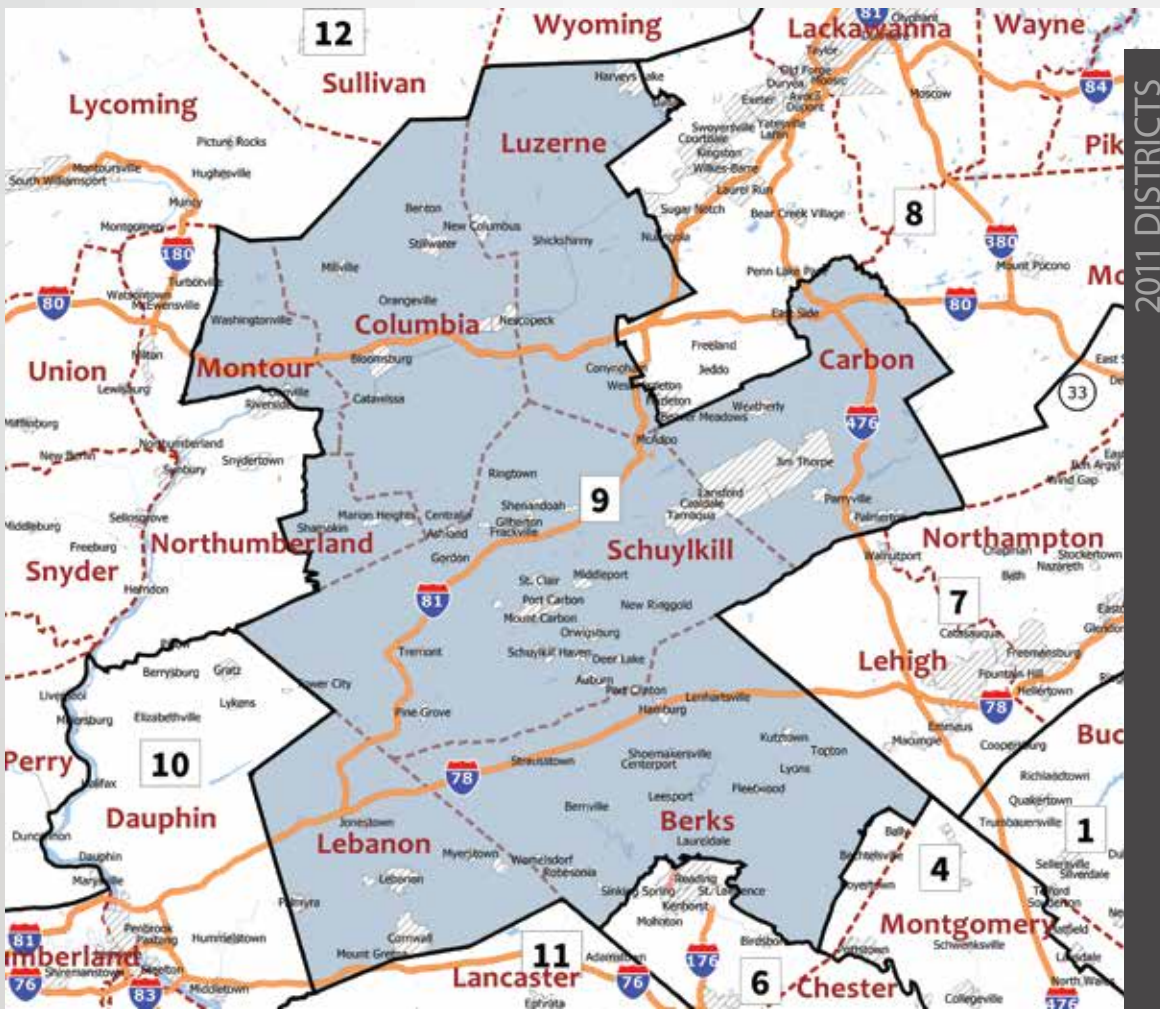

2018 REMEDIAL MAP OF CONGRESSIONAL DISTRICTS

RELEASED BY THE PENNSYLVANIA SUPREME COURT

HOW THE

2011 MAP

DIFFERS FROM THE

2018 MAP

NEW DISTRICT 9

IN THE NEW DISTRICT 9:

CARBON COUNTY, COLUMBIA COUNTY, LEBANON COUNTY, MONTOUR COUNTY, SCHUYLKILL COUNTY, PART OF BERKS COUNTY, PART OF LUZERNE COUNTY, AND PART OF NORTHUMBERLAND COUNTY