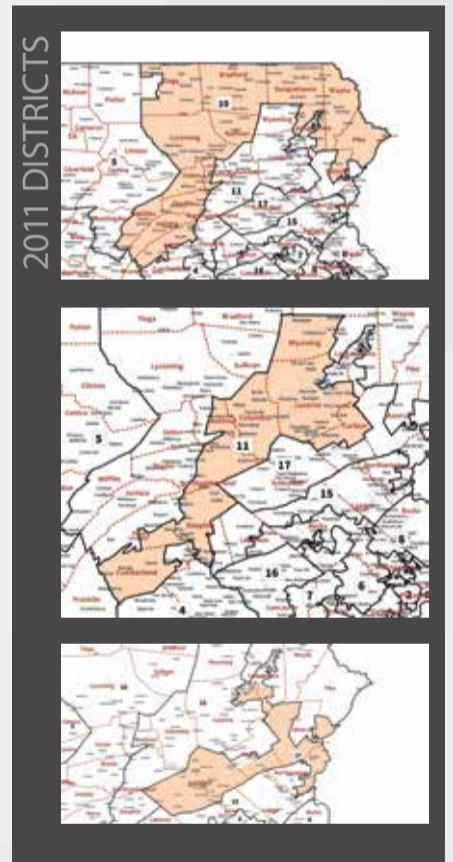

# 2018 REMEDIAL MAP OF CONGRESSIONAL DISTRICTS

RELEASED BY THE PENNSYLVANIA SUPREME COURT

### 2011 MAP

DIFFERS FROM THE

### 2018 MAP

## IN THE NEW DISTRICT 8:

LACKAWANNA COUNTY, PIKE COUNTY, WAYNE COUNTY, PART OF LUZERNE COUNTY, AND PART OF MONROE COUNTY