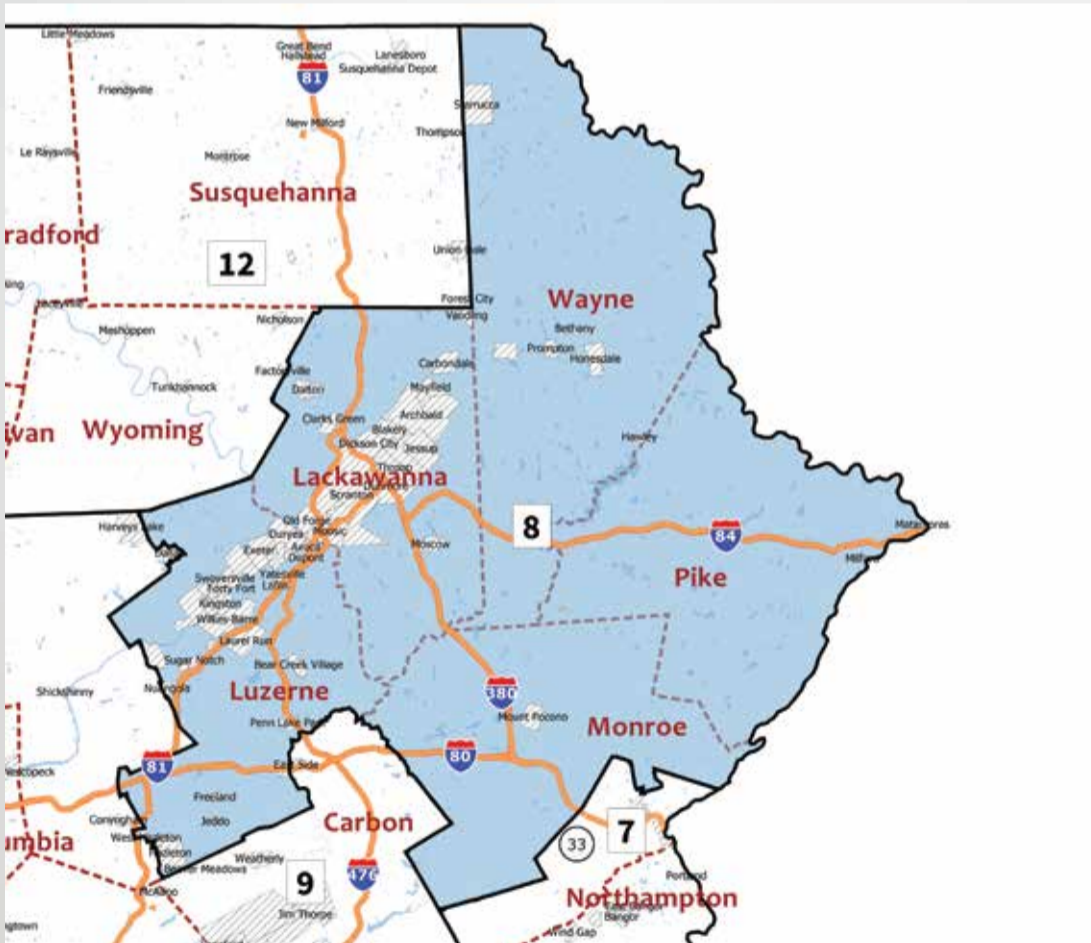

### 2011 MAP

DIFFERS FROM THE

### 2018 MAP

## NEW DISTRICT 8

## IN THE NEW DISTRICT 8:

LACKAWANNA COUNTY, PIKE COUNTY, WAYNE COUNTY, PART OF LUZERNE COUNTY, AND PART OF MONROE COUNTY