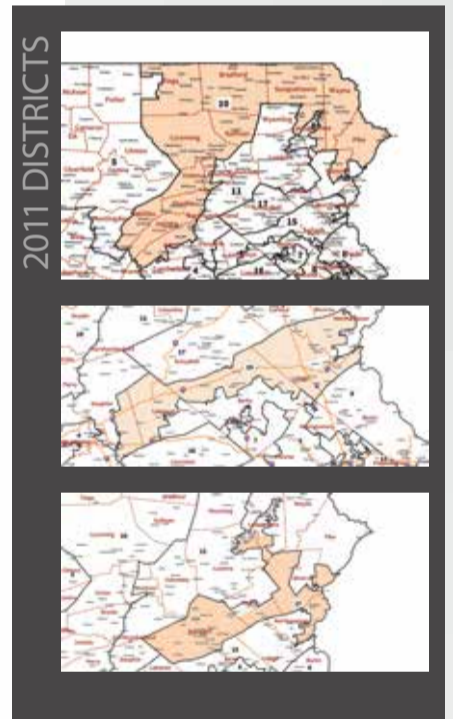

2018 REMEDIAL MAP OF CONGRESSIONAL DISTRICTS

RELEASED BY THE PENNSYLVANIA SUPREME COURT

HOW THE

2011 MAP

DIFFERS FROM THE

2018 MAP

NEW DISTRICT 7

IN THE NEW DISTRICT 7:

LEHIGH COUNTY,
NORTHAMPTON COUNTY,
AND PART OF MONROE COUNTY