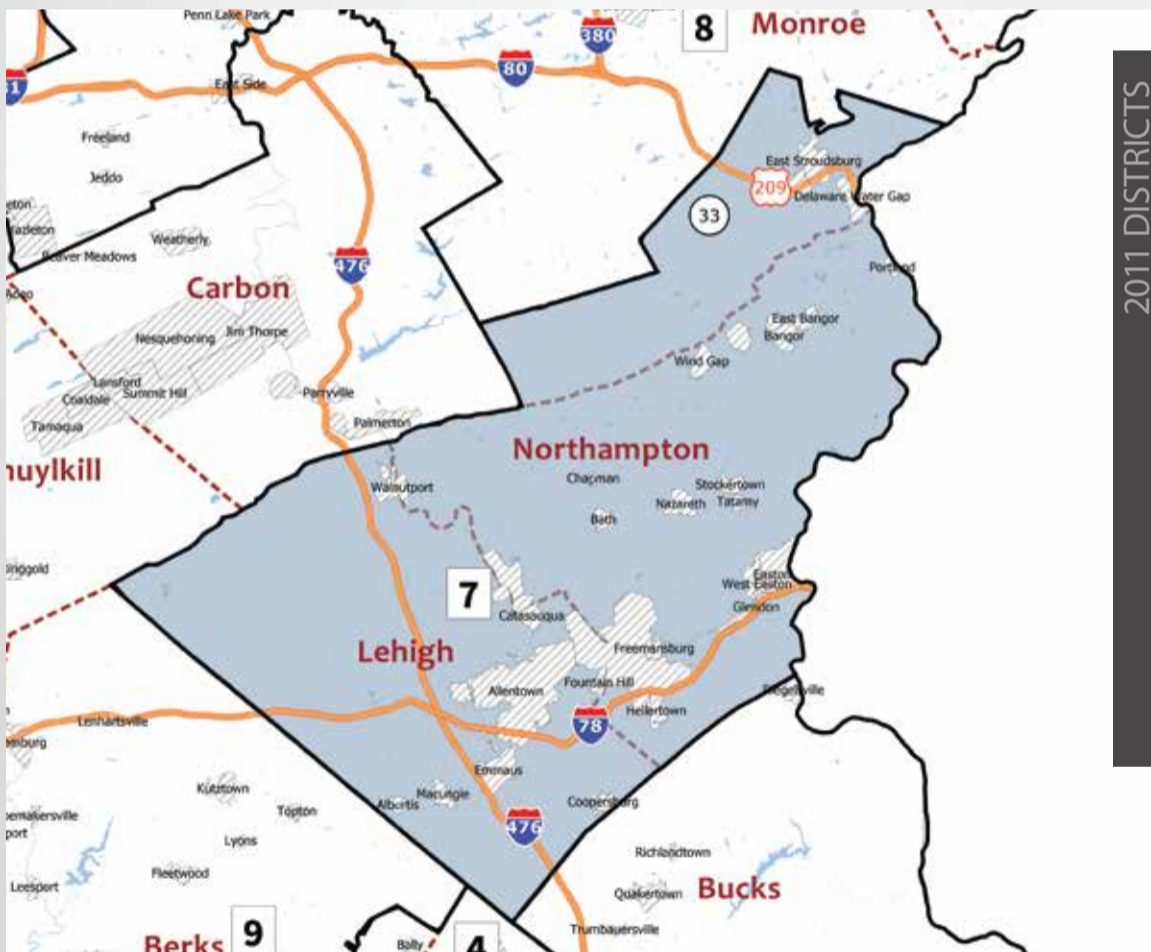

2018 REMEDIAL MAP OF CONGRESSIONAL DISTRICTS

RELEASED BY THE PENNSYLVANIA SUPREME COURT

HOW THE

2011 MAP

DIFFERS FROM THE

2018 MAP

NEW DISTRICT 7

IN THE NEW DISTRICT 7:

LEHIGH COUNTY,
NORTHAMPTON COUNTY,
AND PART OF MONROE COUNTY