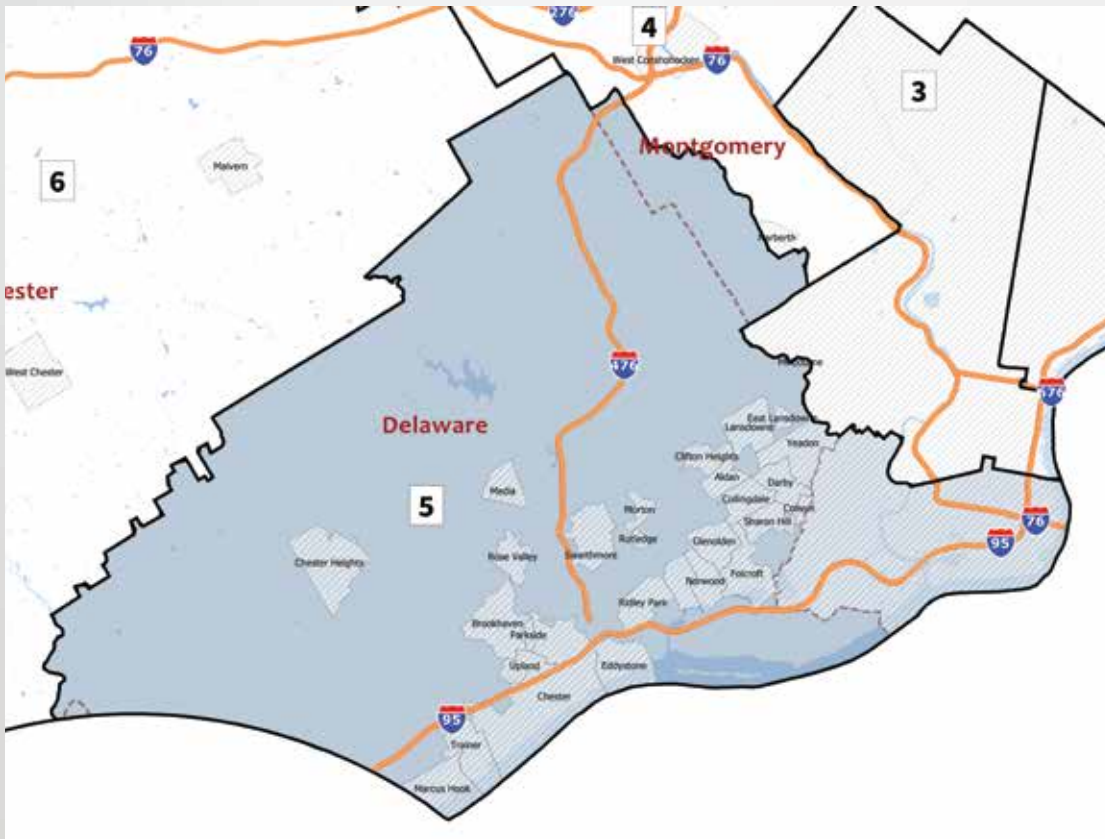

### 2011 MAP

DIFFERS FROM THE

### 2018 MAP

## NEW DISTRICT 5

## IN THE NEW DISTRICT 5:

DELAWARE COUNTY,  
PART OF CHESTER COUNTY,  
PART OF MONTGOMERY COUNTY,  
PART OF PHILADELPHIA