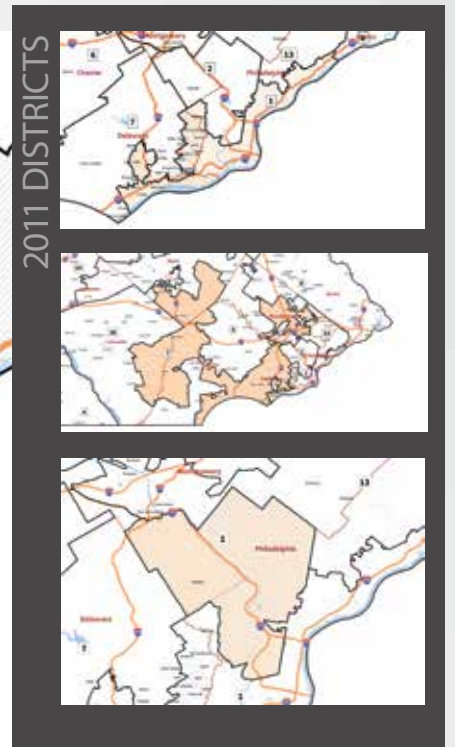

### 2011 MAP

DIFFERS FROM THE

### 2018 MAP

## NEW DISTRICT 5

## IN THE NEW DISTRICT 5:

DELAWARE COUNTY,  
PART OF CHESTER COUNTY,  
PART OF MONTGOMERY COUNTY,  
PART OF PHILADELPHIA