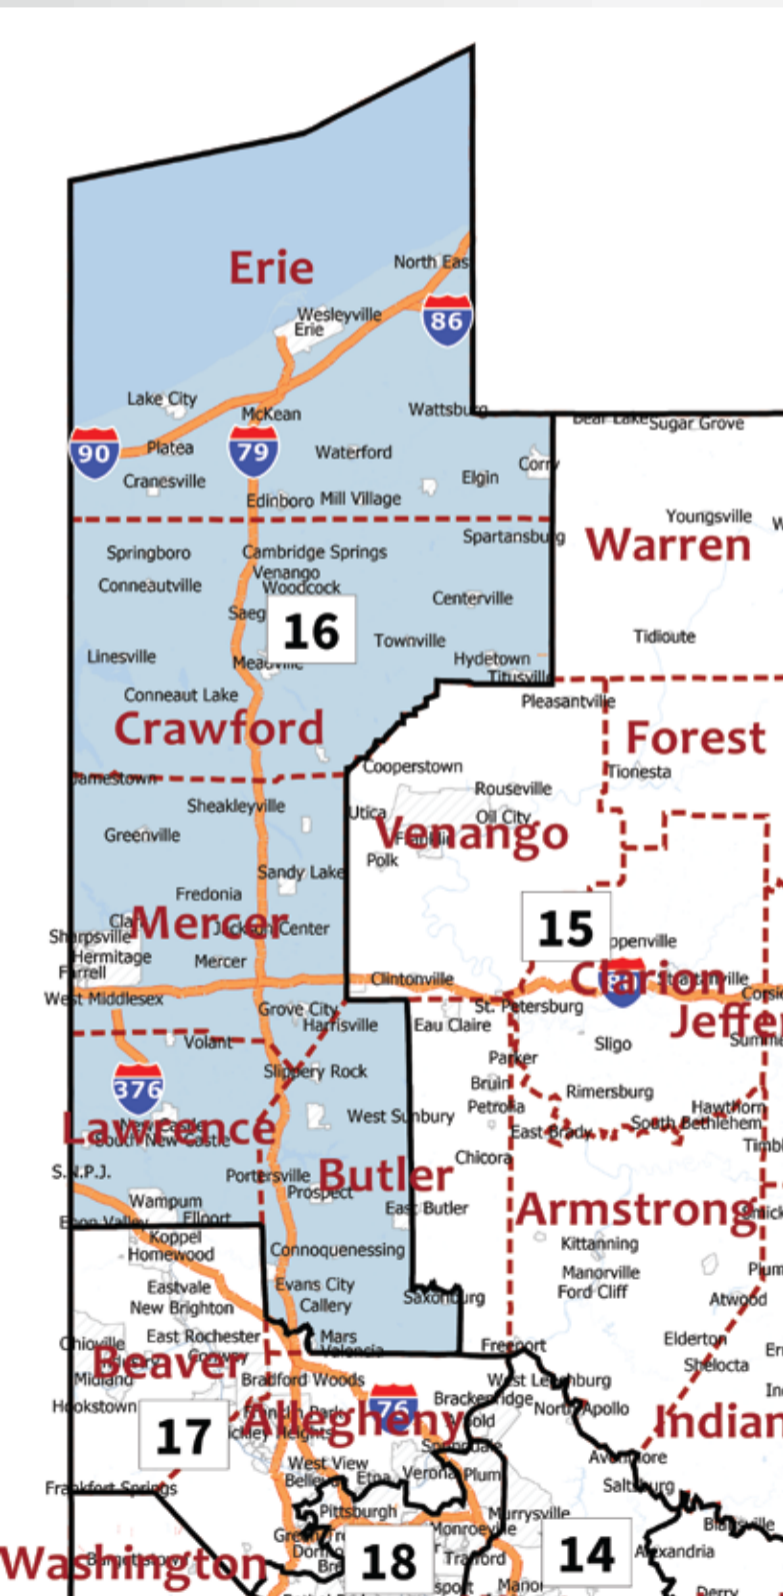

# 2018 REMEDIAL MAP OF CONGRESSIONAL DISTRICTS

RELEASED BY THE PENNSYLVANIA SUPREME COURT

### 2011 MAP

DIFFERS FROM THE

### 2018 MAP

## NEW DISTRICT 16

**IN THE NEW DISTRICT 16:**  
 CRAWFORD COUNTY,  
 ERIE COUNTY,  
 LAWRENCE COUNTY,  
 MERCER COUNTY, AND  
 PART OF BUTLER  
 COUNTY