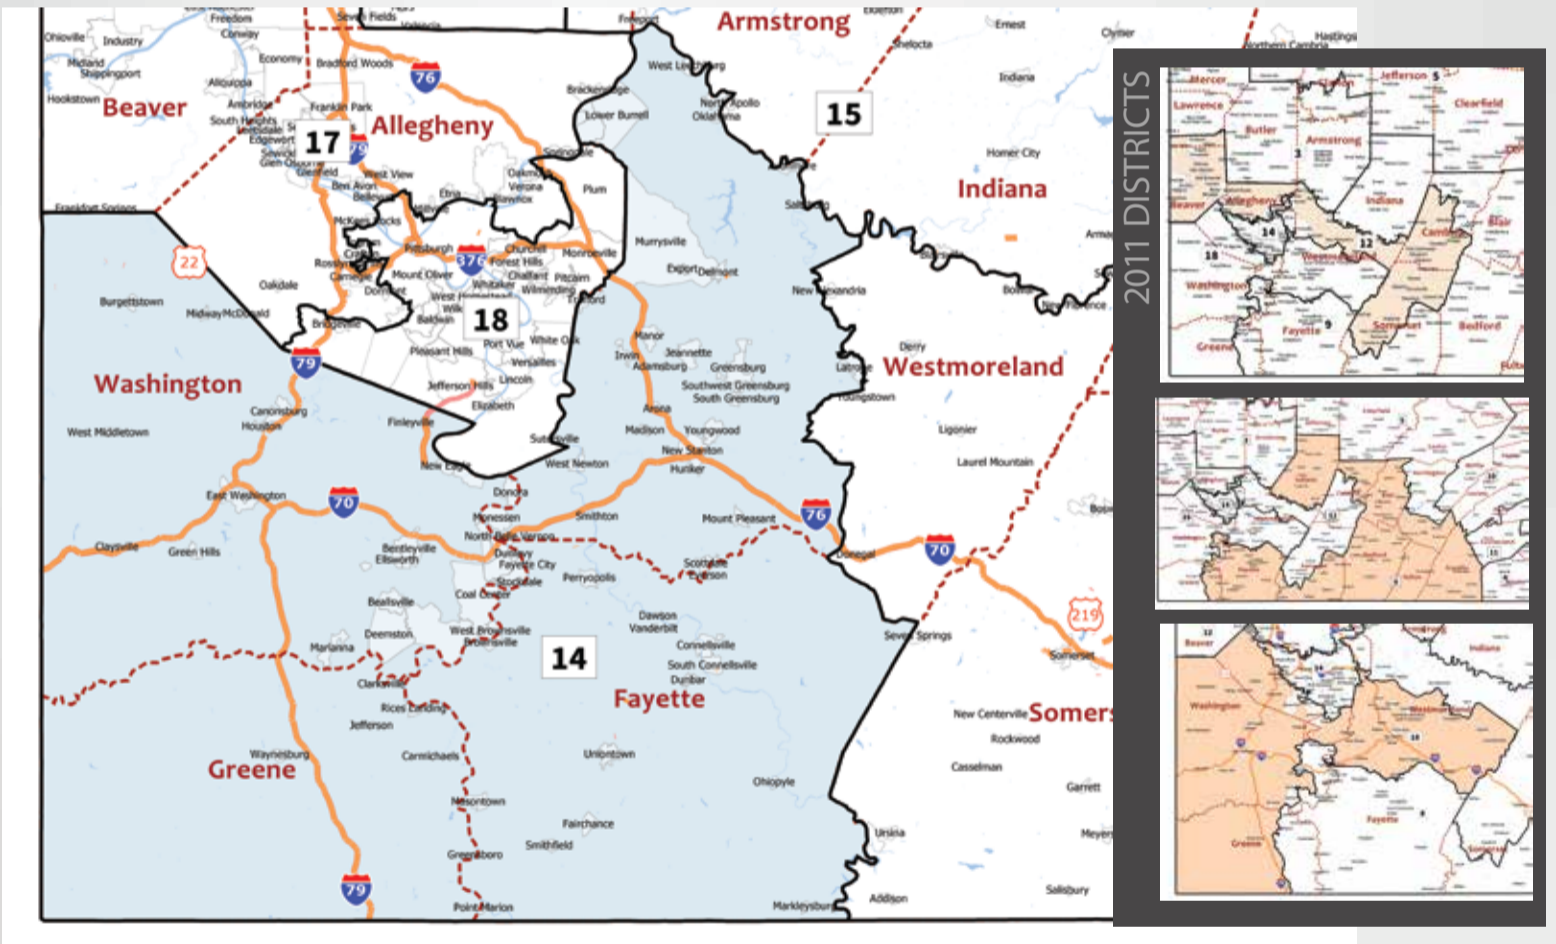

2018 REMEDIAL MAP OF CONGRESSIONAL DISTRICTS

RELEASED BY THE PENNSYLVANIA SUPREME COURT

HOW THE

2011 MAP

DIFFERS FROM THE

2018 MAP

NEW DISTRICT 14

IN THE NEW DISTRICT 14:

WASHINGTON COUNTY,
FAYETTE COUNTY,
GREENE COUNTY,
AND PART OF
WESTMORELAND COUNTY