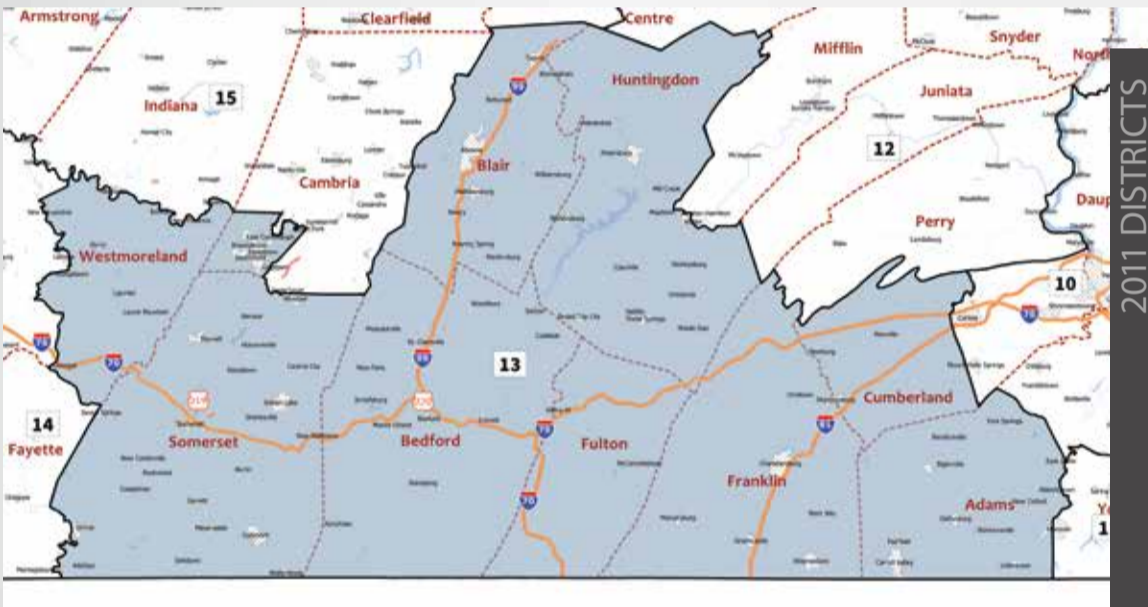

2018 REMEDIAL MAP OF CONGRESSIONAL DISTRICTS

RELEASED BY THE PENNSYLVANIA SUPREME COURT

HOW THE

2011 MAP

DIFFERS FROM THE

2018 MAP

NEW DISTRICT 13

IN THE NEW DISTRICT 13:

ADAMS COUNTY, BEDFORD COUNTY, BLAIR COUNTY, FRANKLIN COUNTY, FULTON COUNTY, HUNTINGDON COUNTY, SOMERSET COUNTY, PART OF CAMBRIA COUNTY, PART OF CUMBERLAND COUNTY, AND PART OF WESTMORELAND COUNTY