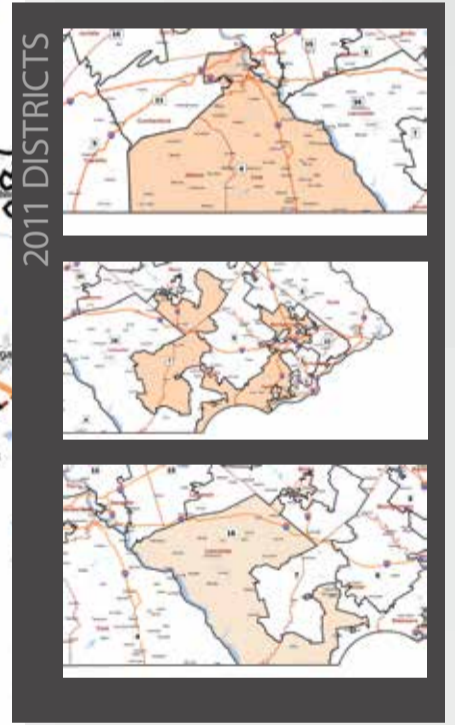

2018 REMEDIAL MAP OF CONGRESSIONAL DISTRICTS

RELEASED BY THE PENNSYLVANIA SUPREME COURT

HOW THE

2011 MAP

DIFFERS FROM THE

2018 MAP

NEW DISTRICT 11

IN THE NEW DISTRICT 11:

LANCASTER COUNTY,
AND PART OF YORK COUNTY