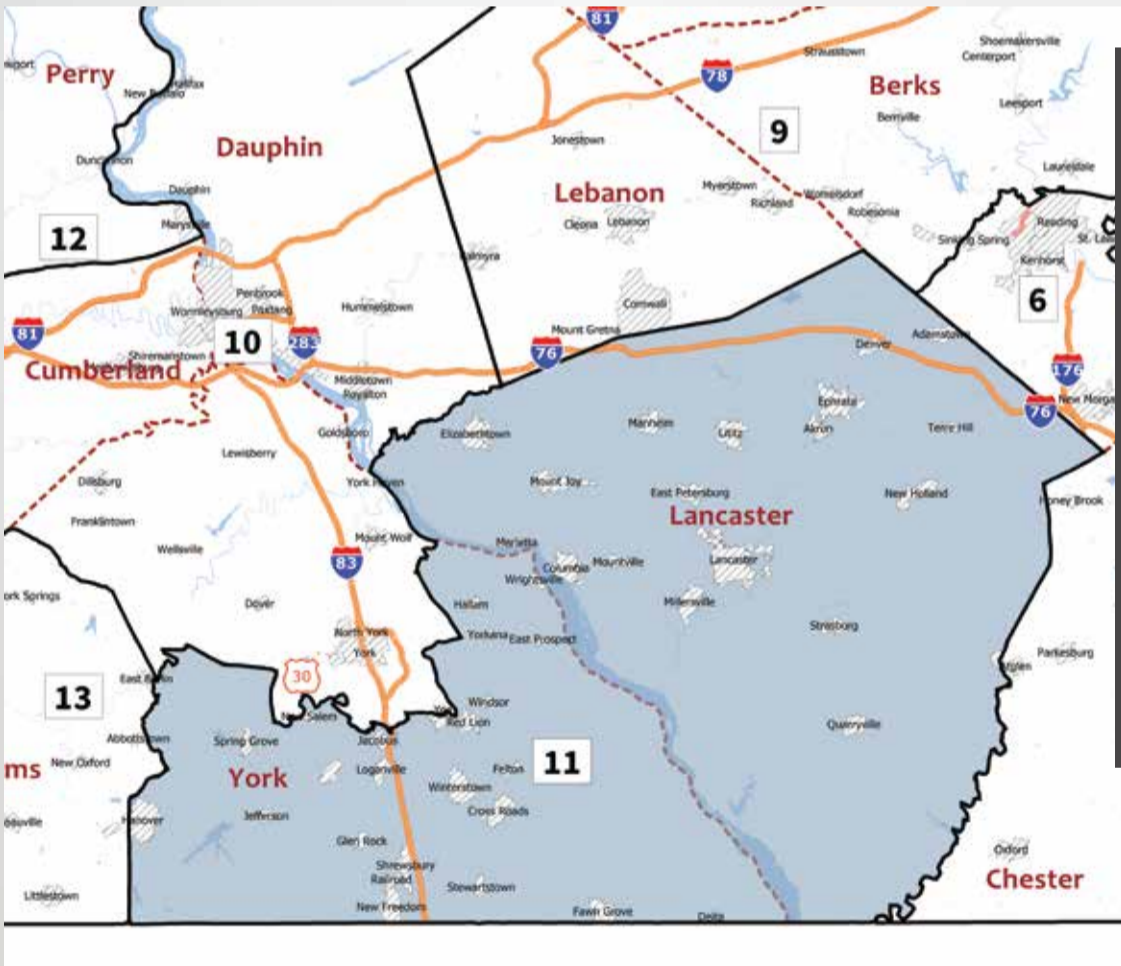

2018 REMEDIAL MAP OF CONGRESSIONAL DISTRICTS

RELEASED BY THE PENNSYLVANIA SUPREME COURT

HOW THE

2011 MAP

DIFFERS FROM THE

2018 MAP

NEW DISTRICT 11

IN THE NEW DISTRICT 11:

LANCASTER COUNTY,
AND PART OF YORK COUNTY