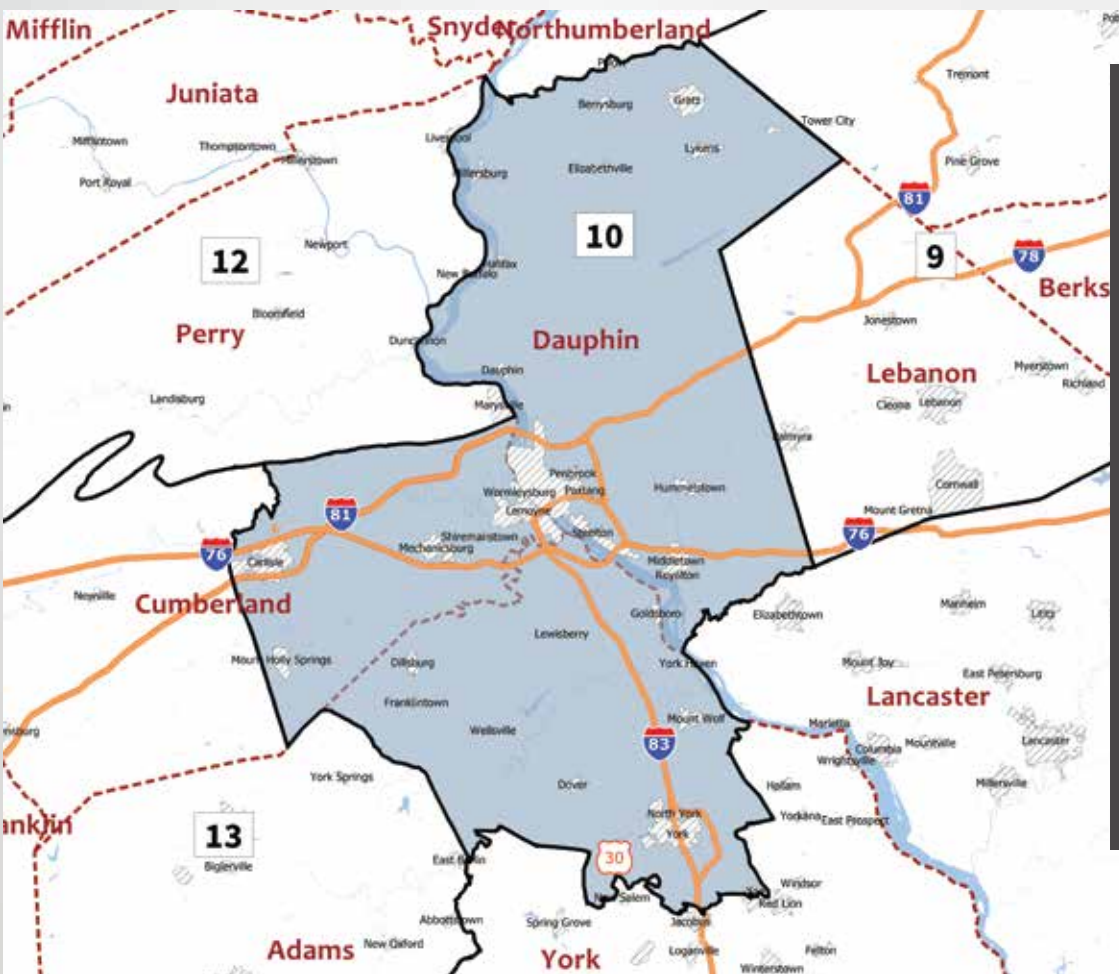

2018 REMEDIAL MAP OF CONGRESSIONAL DISTRICTS

RELEASED BY THE PENNSYLVANIA SUPREME COURT

HOW THE

2011 MAP

DIFFERS FROM THE

2018 MAP

NEW DISTRICT 10

IN THE NEW DISTRICT 10:
DAUPHIN COUNTY, PART OF CUMBERLAND
COUNTY, AND PART OF YORK COUNTY