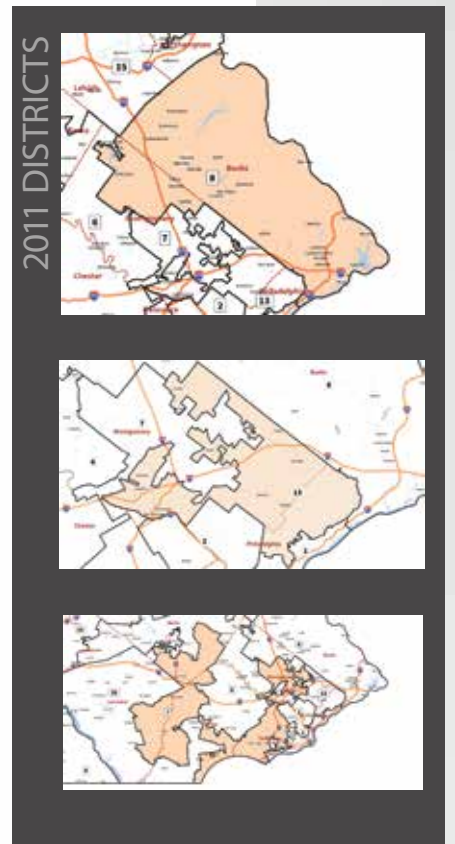

2018 REMEDIAL MAP OF CONGRESSIONAL DISTRICTS

RELEASED BY THE PENNSYLVANIA SUPREME COURT

HOW THE

2011 MAP

DIFFERS FROM THE

2018 MAP

NEW DISTRICT 1

IN THE NEW DISTRICT 1:

BUCKS COUNTY,

AND PART OF MONTGOMERY COUNTY